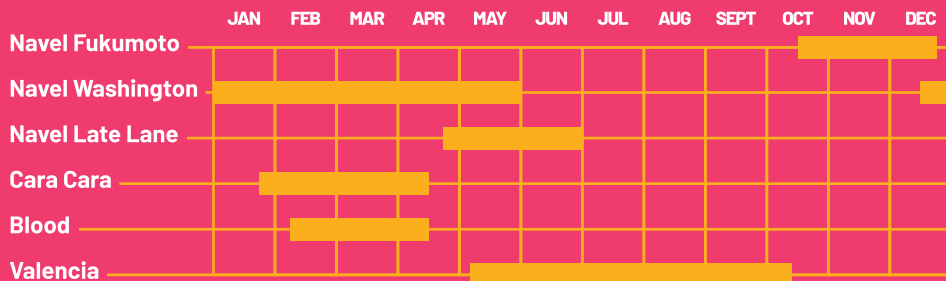

SEASONALITY